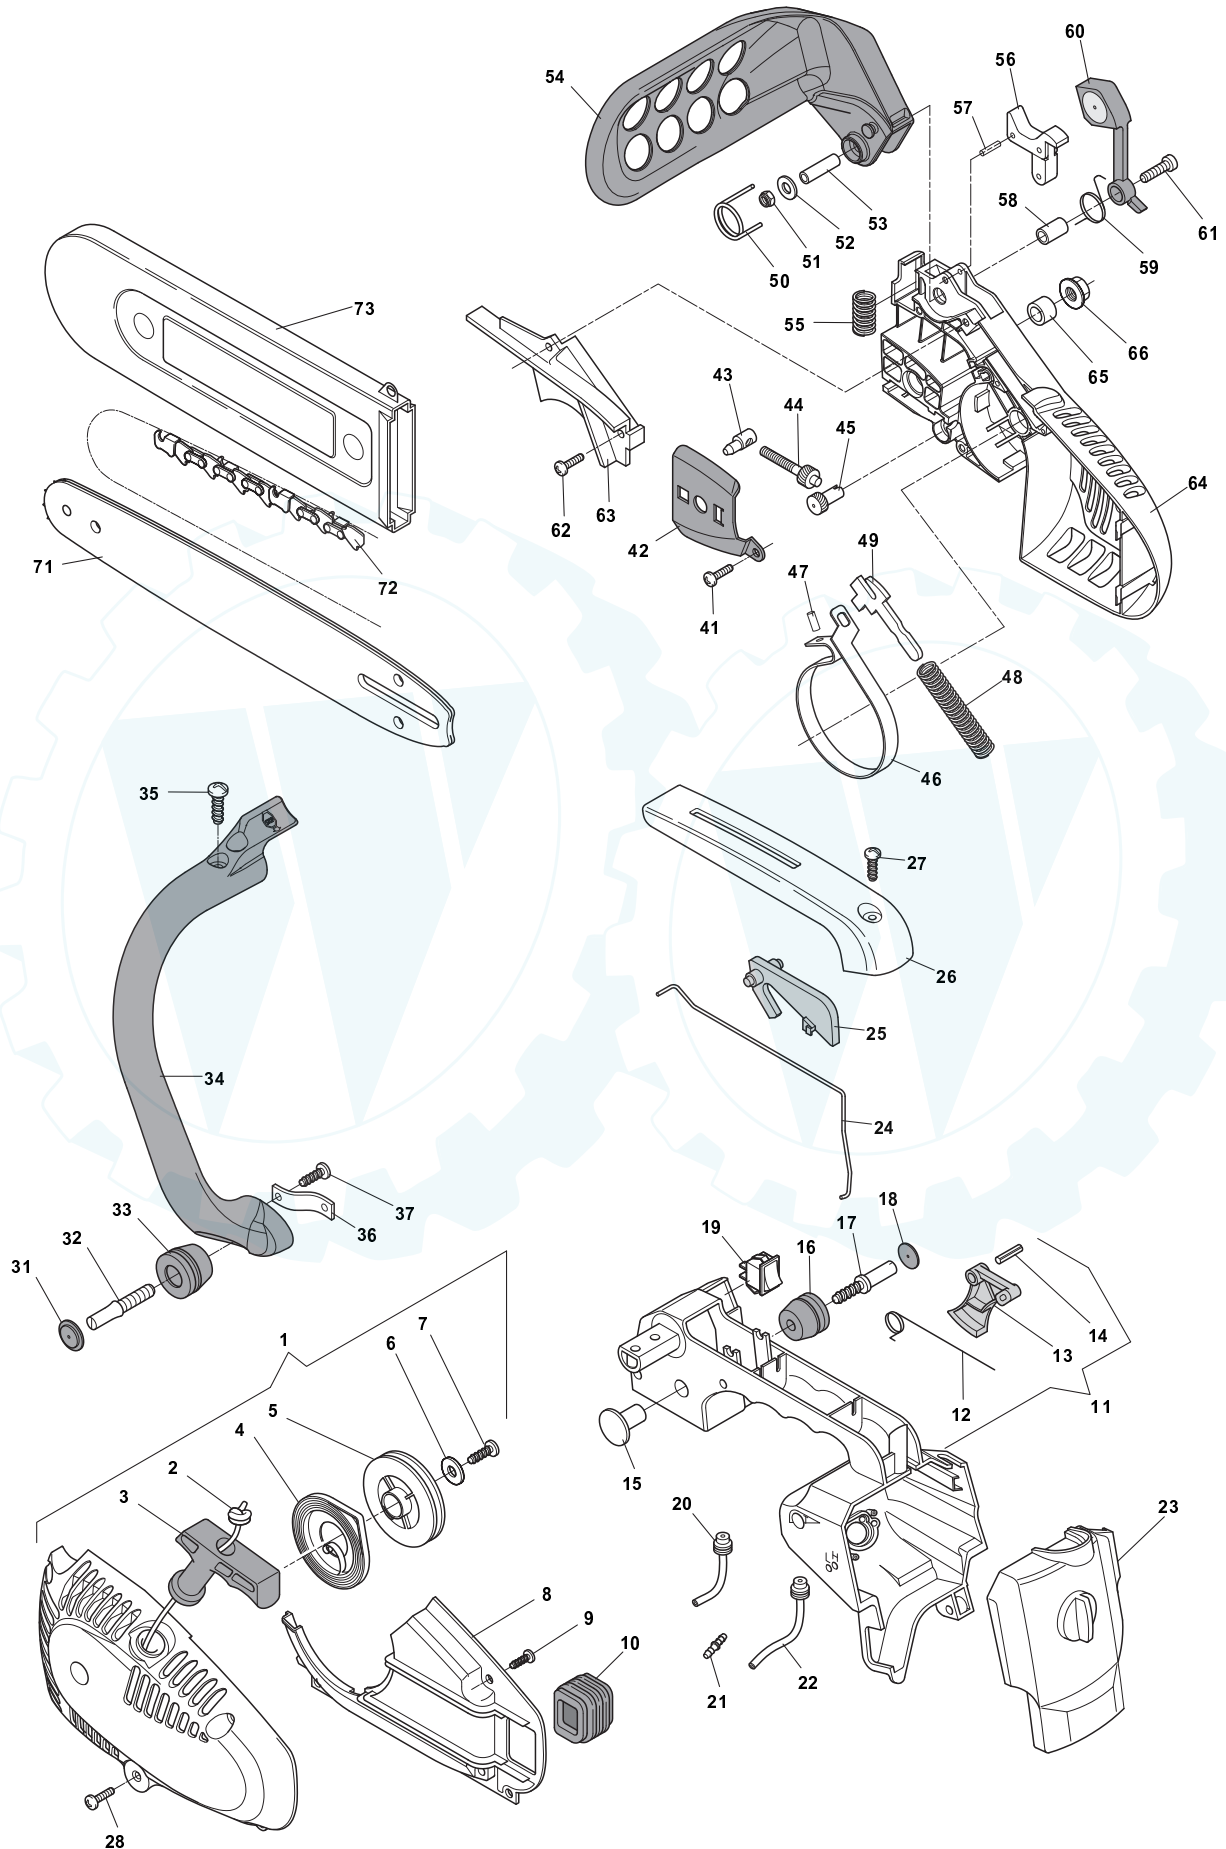

N.	CODE	Q.TY	DESCRIZIONE	DESCRIPTION	DESCRIPTION	BESCHREIBUNG	REMARKS
79	23878008/0	2	VITE	SCREW	VIS	SCHRAUBE	
80	6995230	1	GABBIA A RULLI	NEEDLE BEARING	CAGE À ROULEMENTS	WALZENKÄFIG	
81	6995176	1	ASS.CAMPANA FRIZIONE 3/8"	DRUM ASS'Y, CLUTCH 3/8"	CLOCHE FRICTION 3/8"	SET KUPPLUNGSGLOCKE 3/8"	
81	6995178	1	ASS.CAMPANA FRIZIONE 1/4"	DRUM ASS'Y, CLUTCH 1/4"	CLOCHE FRICTION 1/4"	SET KUPPLUNGSGLOCKE 1/4"	
82	6995203	1	RASAMENTO CAMPANA	SPROCKET WASHER	RONDELLE CLOCHE	SCHEIBE GLOCKE	
83	6995177	1	ASS. FRIZIONE	CLUTCH ASS.Y	FRICTION	SET KUPPLUNG	
84	6995241	1	PIASTRINA	PLATE	PLAQUE	PLATTE	
85	6995220	1	VALVOLA	VALVE	VANNE	VENTIL	
86	6995192	1	GUARNIZIONE	GASKET	GARNITURE	DICHTUNG	
87	23275005/0	1	GOMMINO ANTIVIBRAN- TE	SHOCK ABSORBER	CAOUTCHOUC ANTI-VI- BRATIONS	SCHWINGUNGSDÄMPFER	
88	23878007/0	1	VITE	SCREW	VIS	SCHRAUBE	
89	23790006/0	1	TAPPO PER GOMMINO ANTIVIB	CAP	BOUCH. POUR CAOUT. ANTI-VIB.	STOPFEN	
90	6995219	1	STAFFA	CLAMP	ETRIER	BRIDE	
91	23878009/0	1	VITE	SCREW	VIS	SCHRAUBE	
92	6995231	1	FASCETTA	FAIR LED	FIXATION DE CABLE	KABELBEFESTIGUNG	
93	6995184	1	TUBO	TUBE	TUBE	ROHR	
94	6995235	1	RACCORDO TUBI	TUBE CONNECTION	CONNEXION TUBE	ANSCHLUSS	
95	6995181	1	VITE	SCREW	VIS	SCHRAUBE	