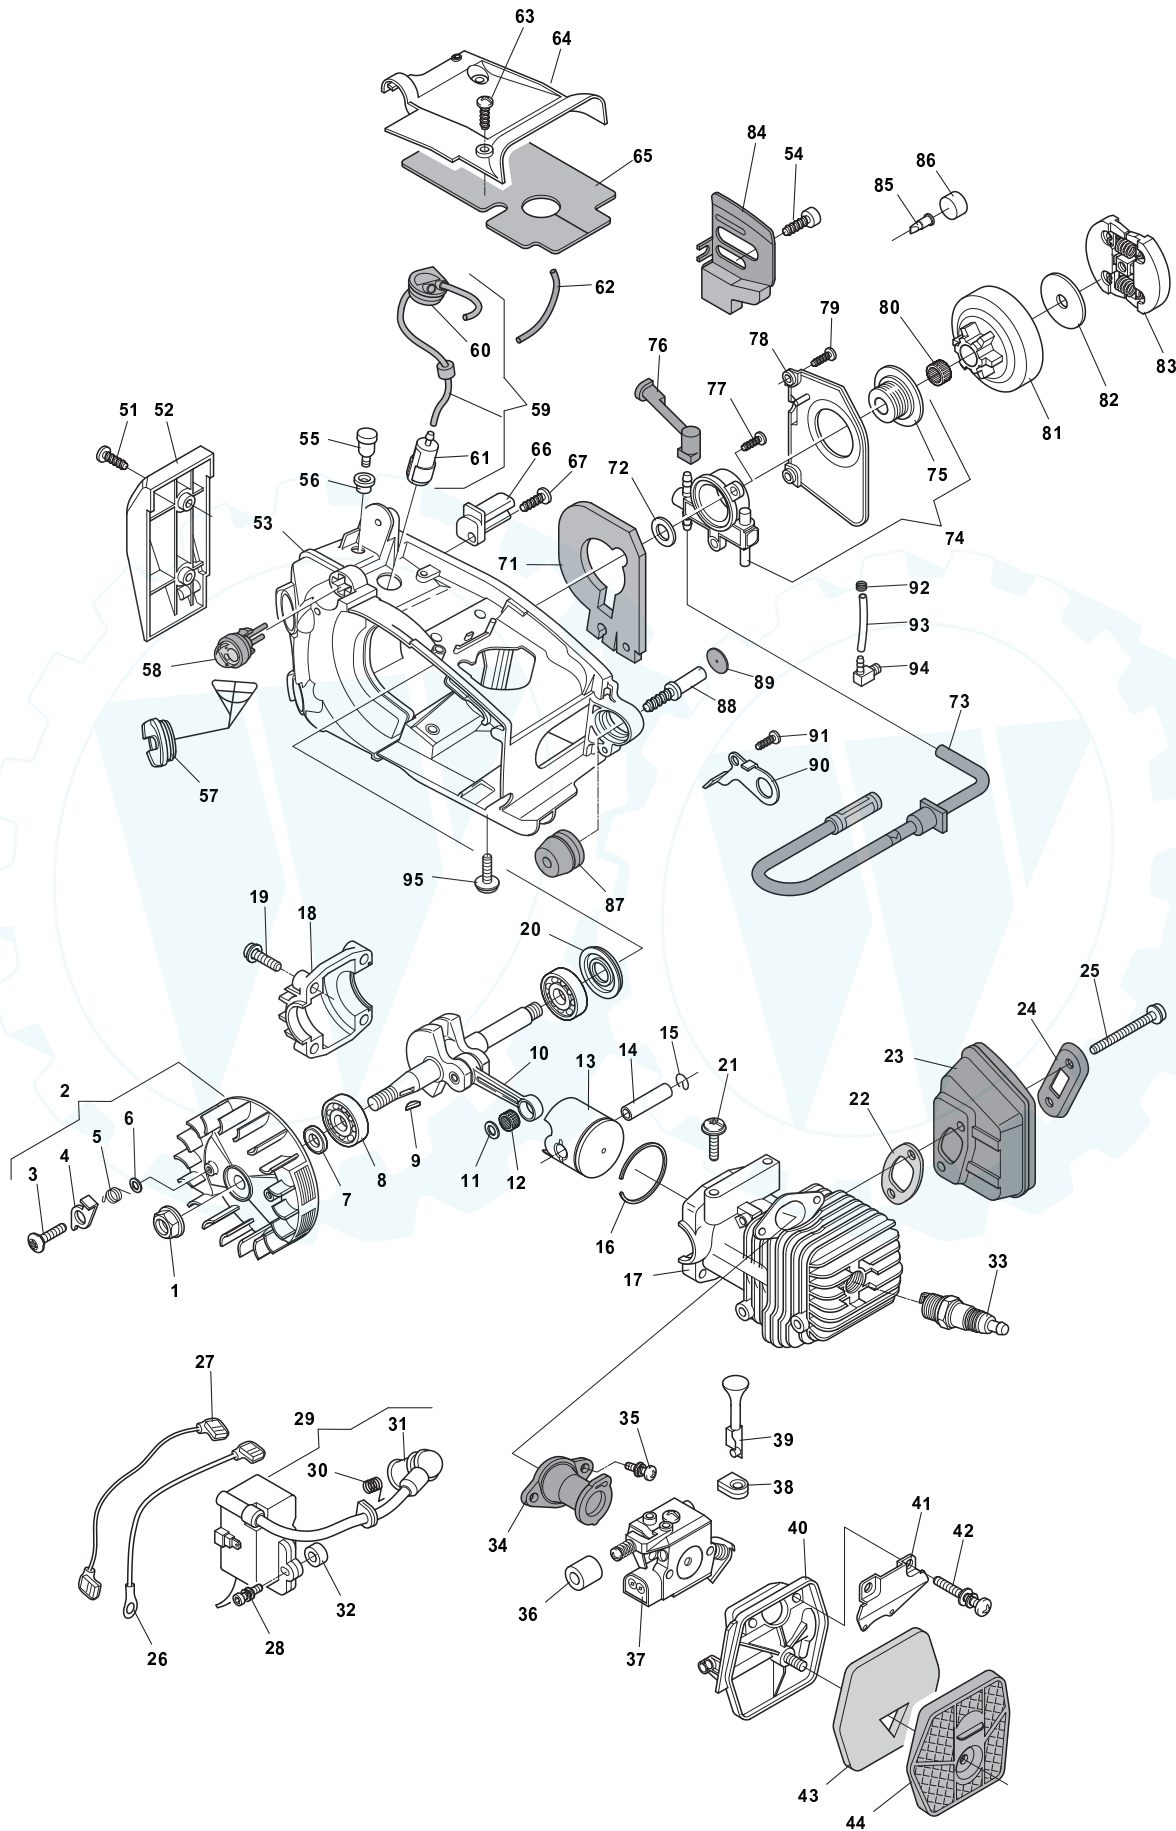

N.	CODE	Q.TY	DESCRIZIONE	DESCRIPTION	DESCRIPTION	BESCHREIBUNG	REMARKS
79	23878008/0	2	VITE	SCREW	VIS	SCHRAUBE	
80	6995230	1	GABBIA A RULLI	NEEDLE BEARING	CAGE À ROULEMENTS	WALZENKÄFIG	
81	6995176	1	ASS.CAMPANA FRIZIONE 3/8"	DRUM ASS'Y, CLUTCH 3/8"	CLOCHE FRICTION 3/8"	SET KUPPLUNGSGLOCKE 3/8"	
81	6995178	1	ASS.CAMPANA FRIZIONE 1/4"	DRUM ASS'Y, CLUTCH 1/4"	CLOCHE FRICTION 1/4"	SET KUPPLUNGSGLOCKE 1/4"	
82	6995203	1	RASAMENTO CAMPANA	SPROCKET WASHER	RONDELLE CLOCHE	SCHEIBE GLOCKE	
83	6995177	1	ASS. FRIZIONE	CLUTCH ASS.Y	FRICTION	SET KUPPLUNG	
84	6995241	1	PIASTRINA	PLATE	PLAQUE	PLATTE	
85	6995220	1	VALVOLA	VALVE	VANNE	VENTIL	
86	6995192	1	GUARNIZIONE	GASKET	GARNITURE	DICHTUNG	
87	23275005/0	1	GOMMINO ANTIVIBRAN- TE	SHOCK ABSORBER	CAOUTCHOUC ANTI-VI- BRATIONS	SCHWINGUNGSDÄMPFER	
88	23878007/0	1	VITE	SCREW	VIS	SCHRAUBE	
89	23790006/0	1	TAPPO PER GOMMINO ANTIVIB	CAP	BOUCH. POUR CAOUT. ANTI-VIB.	STOPFEN	
90	6995219	1	STAFFA	CLAMP	ETRIER	BRIDE	
91	23878009/0	1	VITE	SCREW	VIS	SCHRAUBE	
92	6995231	1	FASCETTA	FAIR LED	FIXATION DE CABLE	KABELBEFESTIGUNG	
93	6995184	1	TUBO	TUBE	TUBE	ROHR	
94	6995235	1	RACCORDO TUBI	TUBE CONNECTION	CONNEXION TUBE	ANSCHLUSS	
95	6995181	1	VITE	SCREW	VIS	SCHRAUBE	